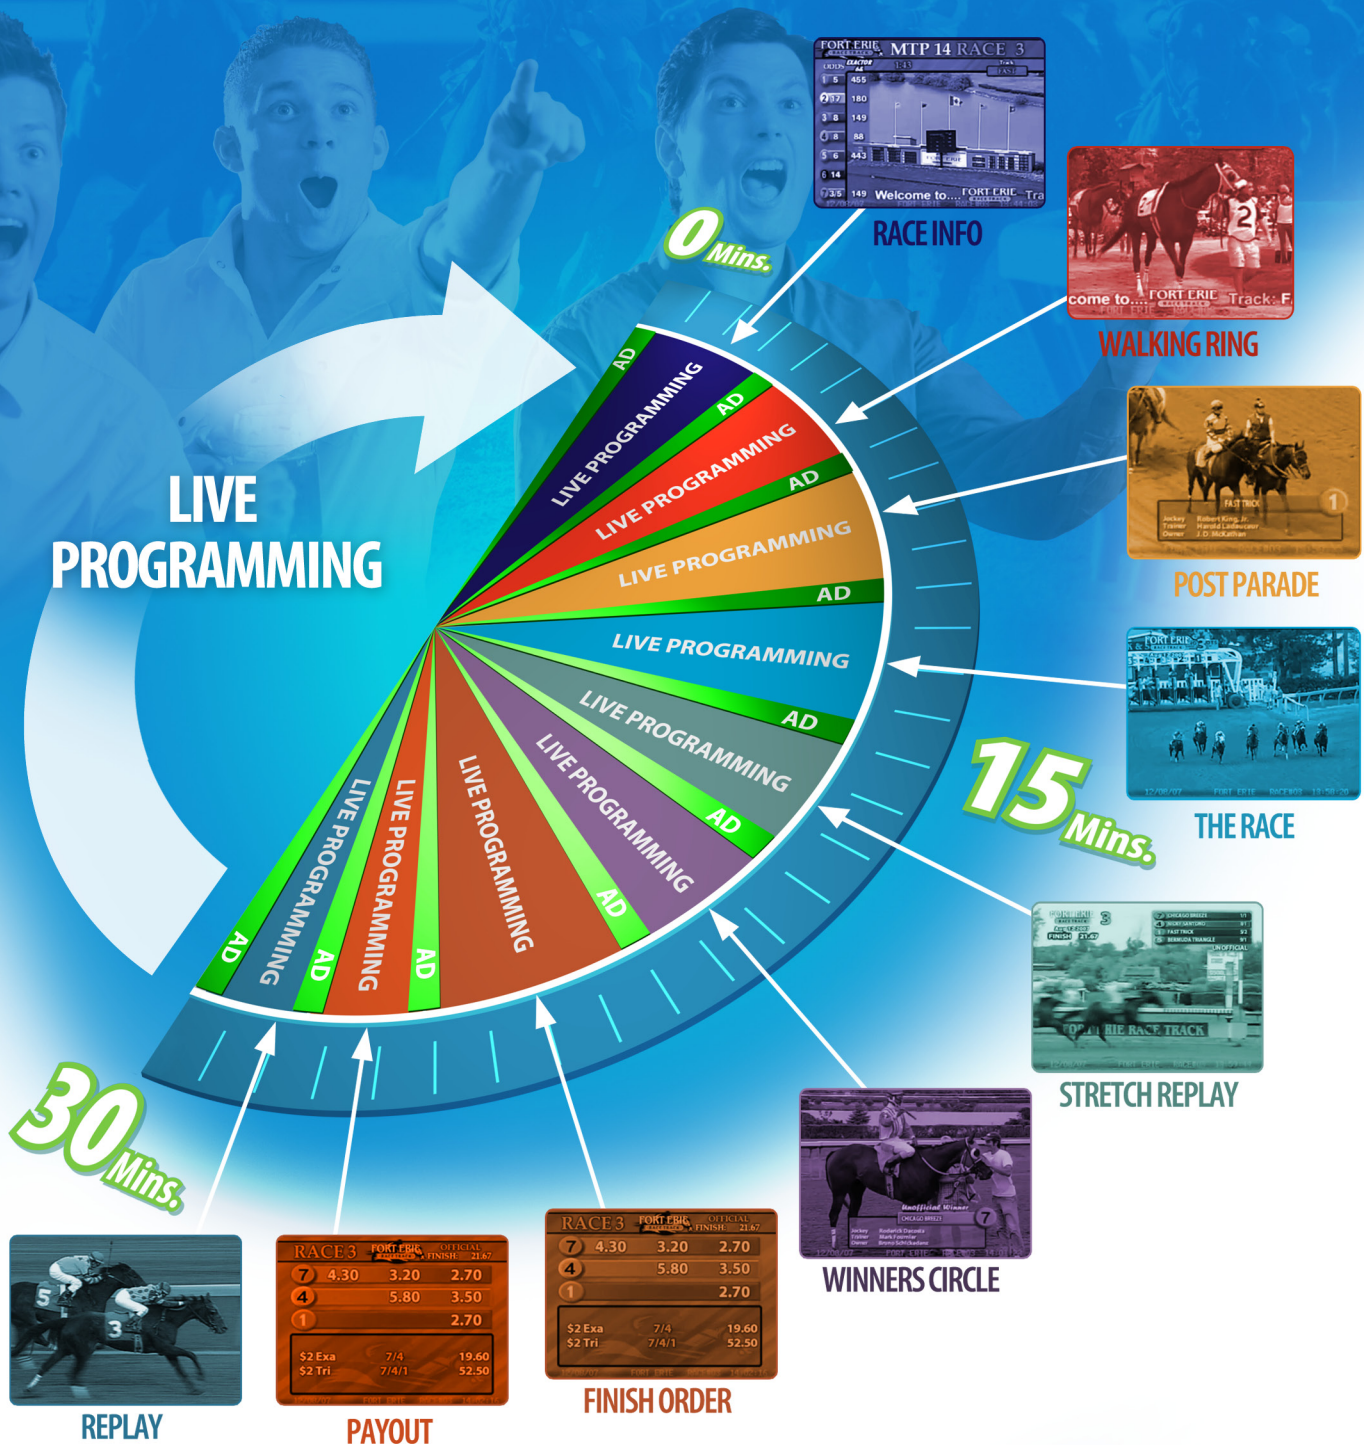

## 1 HOUR PROGRAM CLOCK

- 30 Minute Program Loop
- Individual 30 second Ad Pods
- Ads are never played back to back
- All Live Content

FORT ERIE MTP 14 RACE 3

LEADER	455
1	180
2	149
3	88
4	443
5	14

149 Welcome to... FORT ERIE Tra

RACE 3 FORT ERIE OFFICIAL FINISH 21:67

7	4.30	3.20	2.70
4		5.80	3.50
1			2.70

\$2 Exa 7/4 19.60  
\$2 Tri 7/4/1 52.50

RACES FORT ERIE OFFICIAL FINISH 21:67

7	4.30	3.20	2.70
4		5.80	3.50
1			2.70

\$2 Exa 7/4 19.60  
\$2 Tri 7/4/1 52.50